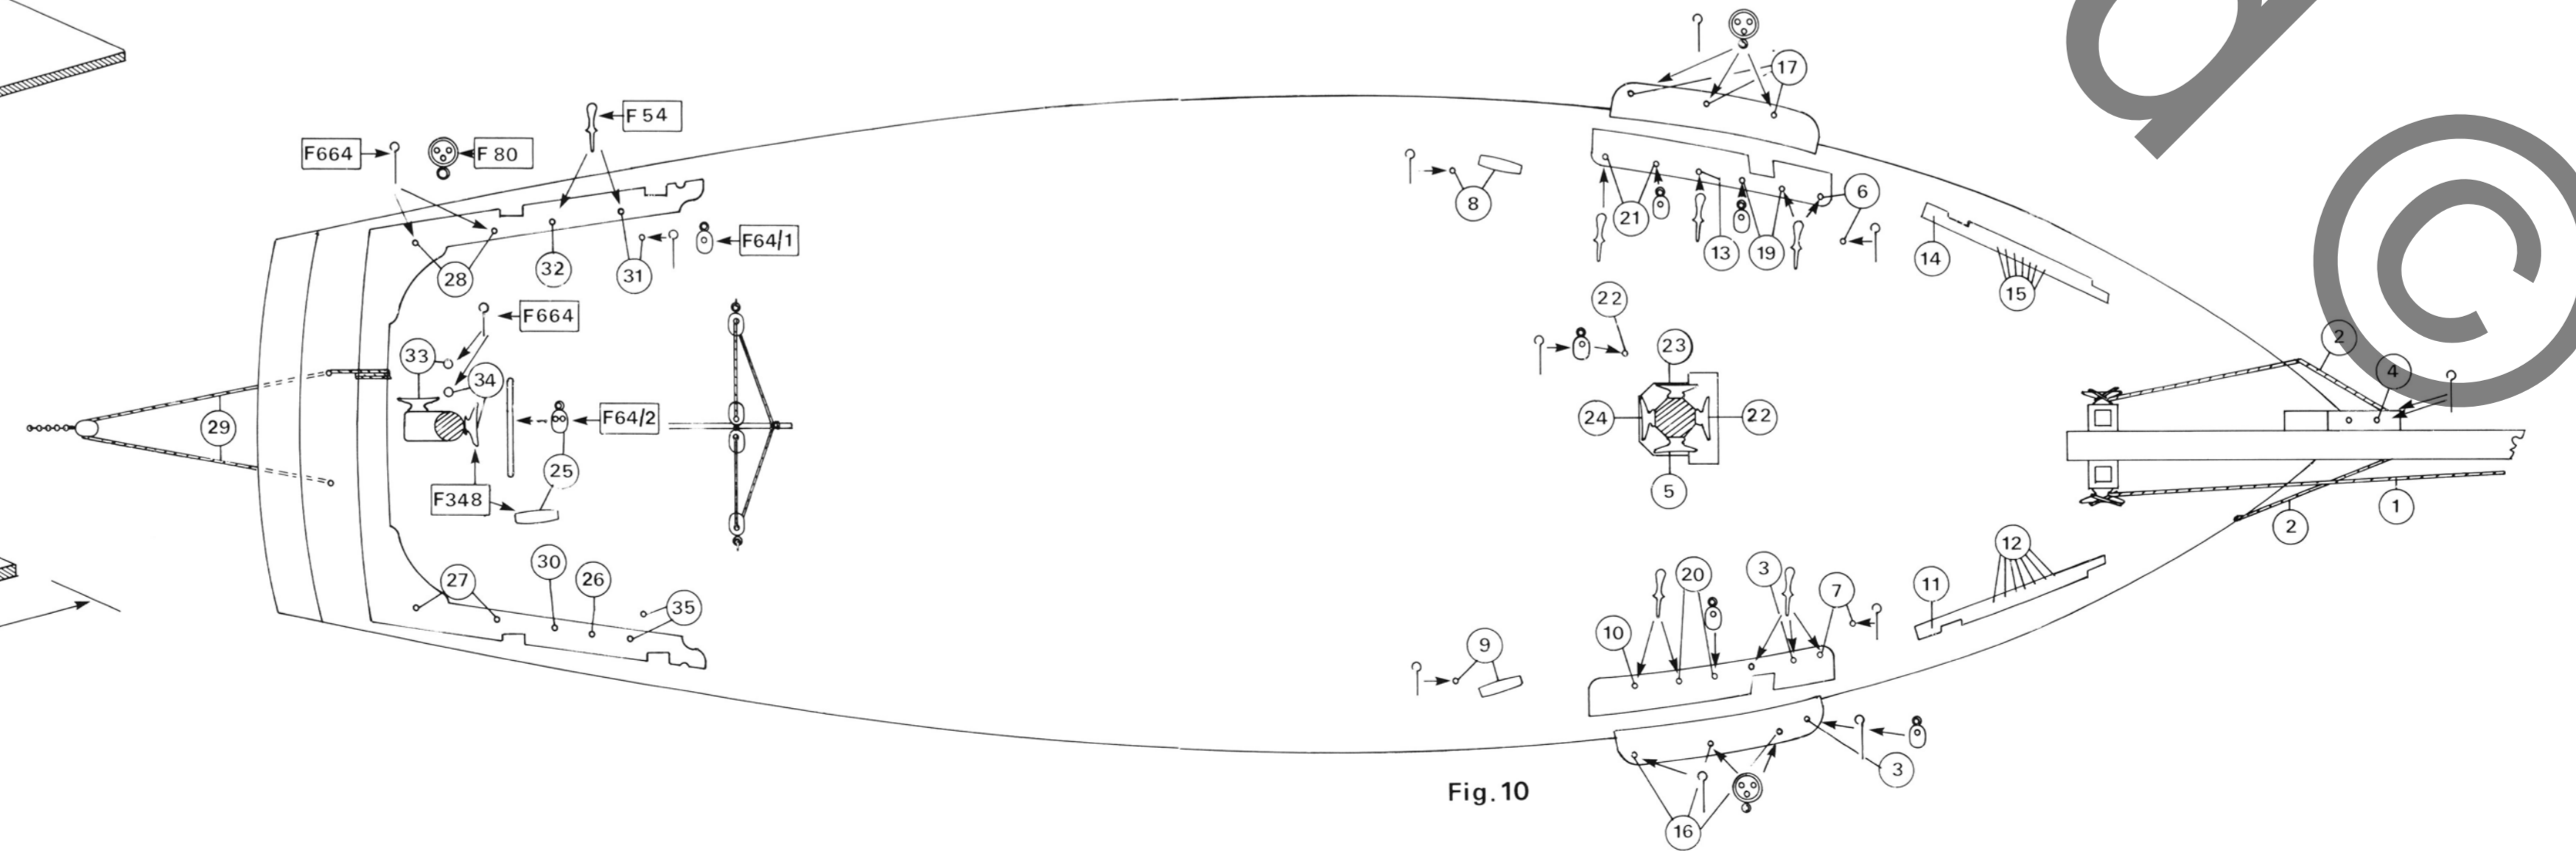

Fig. 2

Fig. 1

Fig. 10

Drawn by:	W. L.	Billing Boats - Denmark
Date:	08.08.85.	
Scale:	1:50	Drawing no.
		MARIE JEANNE „580,, Plan 1
		50-50038

MARIE - JEANNE

Drawn by:	W. L.	Billing Boats - Denmark
Date:	08.08.85.	
Scale:	MARIE JEANNE „580,, <i>Plan 2</i>	Drawing no.
1:50		50-50038