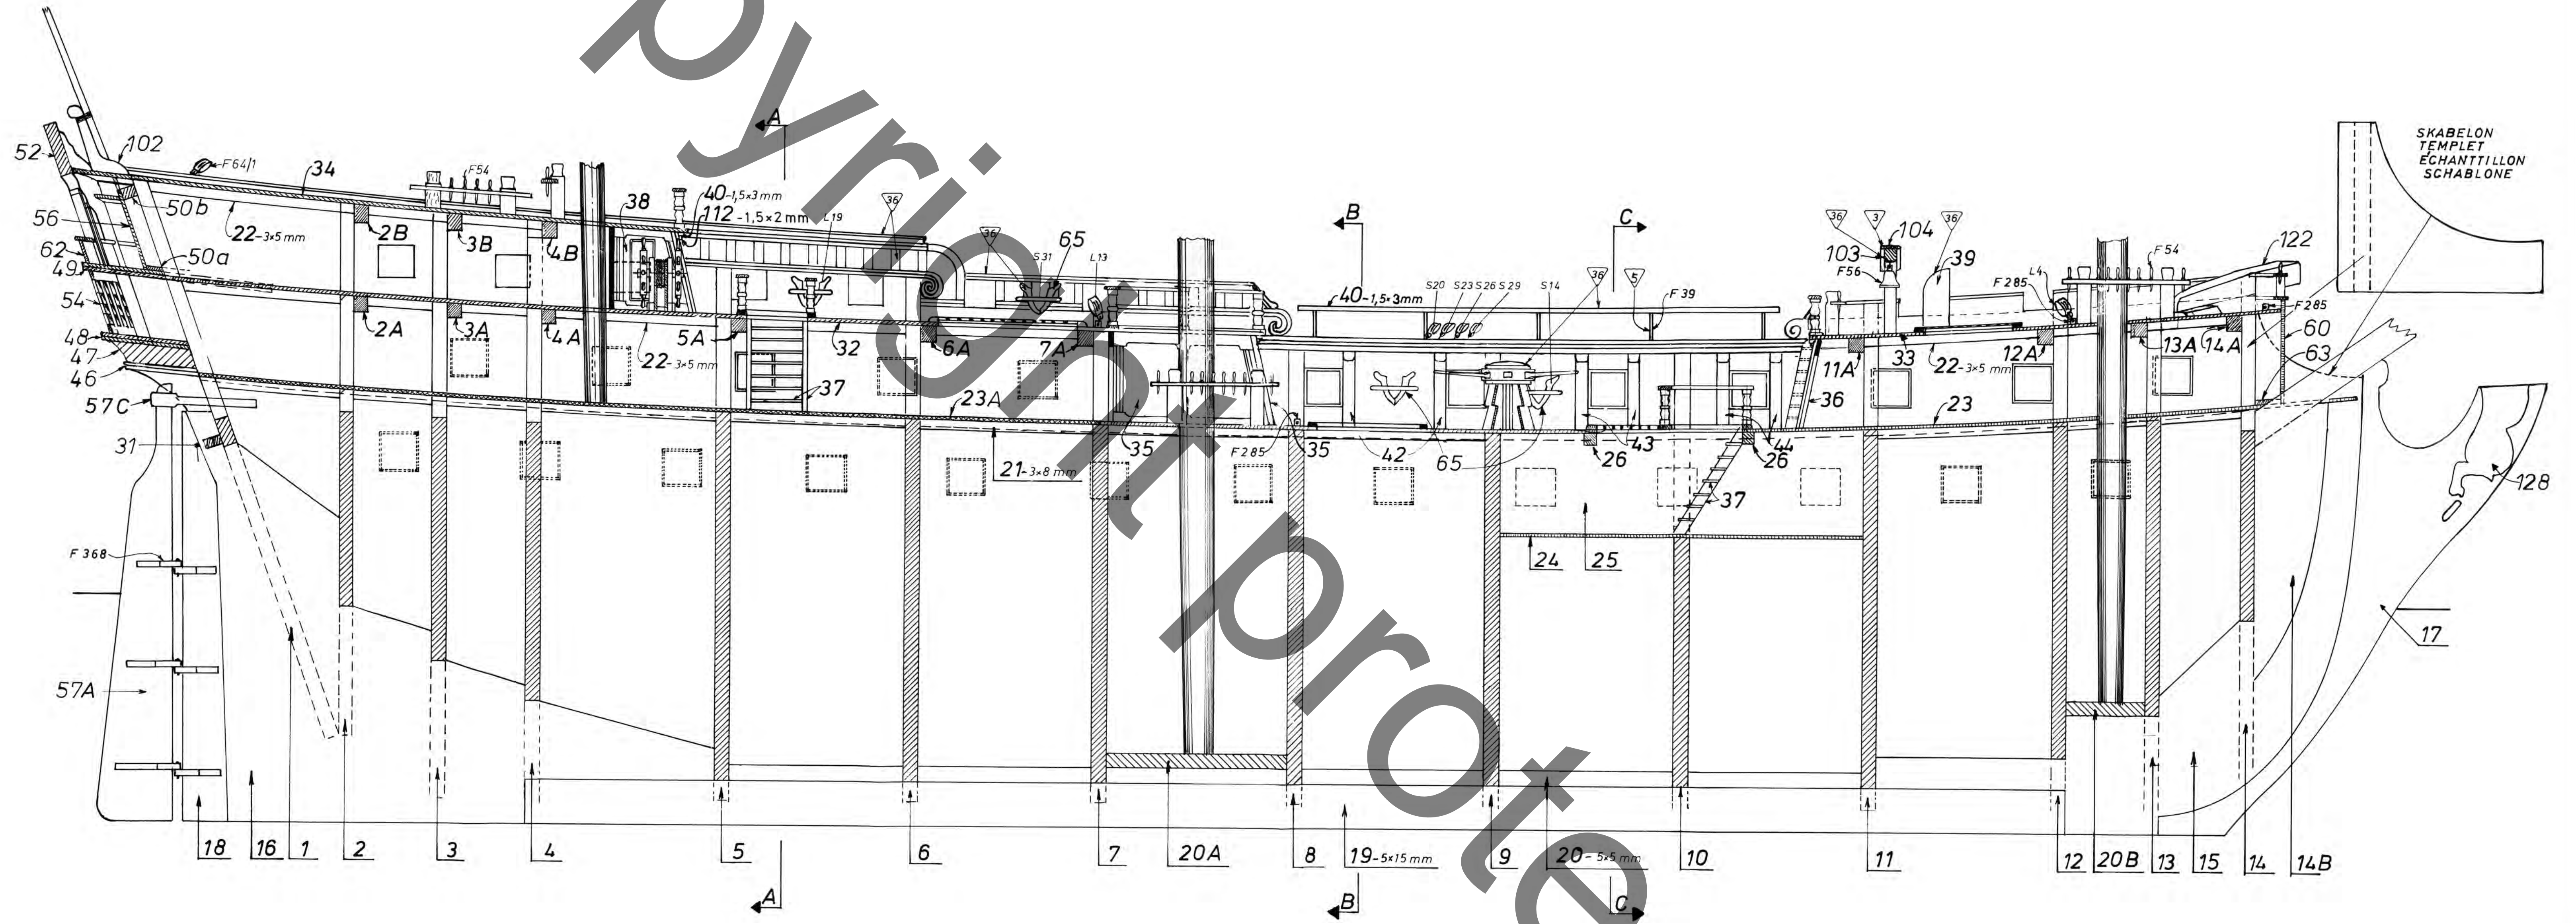

NORSKE LØVE

Drawn by:	S.S.H.	8020	Billing Boats - Denmark
Date:	14.12.11.		
Norske Løve „437,, General Drawing 1		Drawing no.	50-50007

SNIT A A

SNIT B B

SNIT C C

SKABELON
TEMPLËT
ECHANTILLON
SCHABLONE

36 MØBEL BEJØSE
FURNITURE STAIN
MEUBLE LEINTURE
MØBEL BEIZE

Drawn by:	S.S.H.	8021	Billing Boats - Denmark
Date:	14.12.11.		
Norske Løve „437“, General Drawing 2		Drawing no.	50-50007