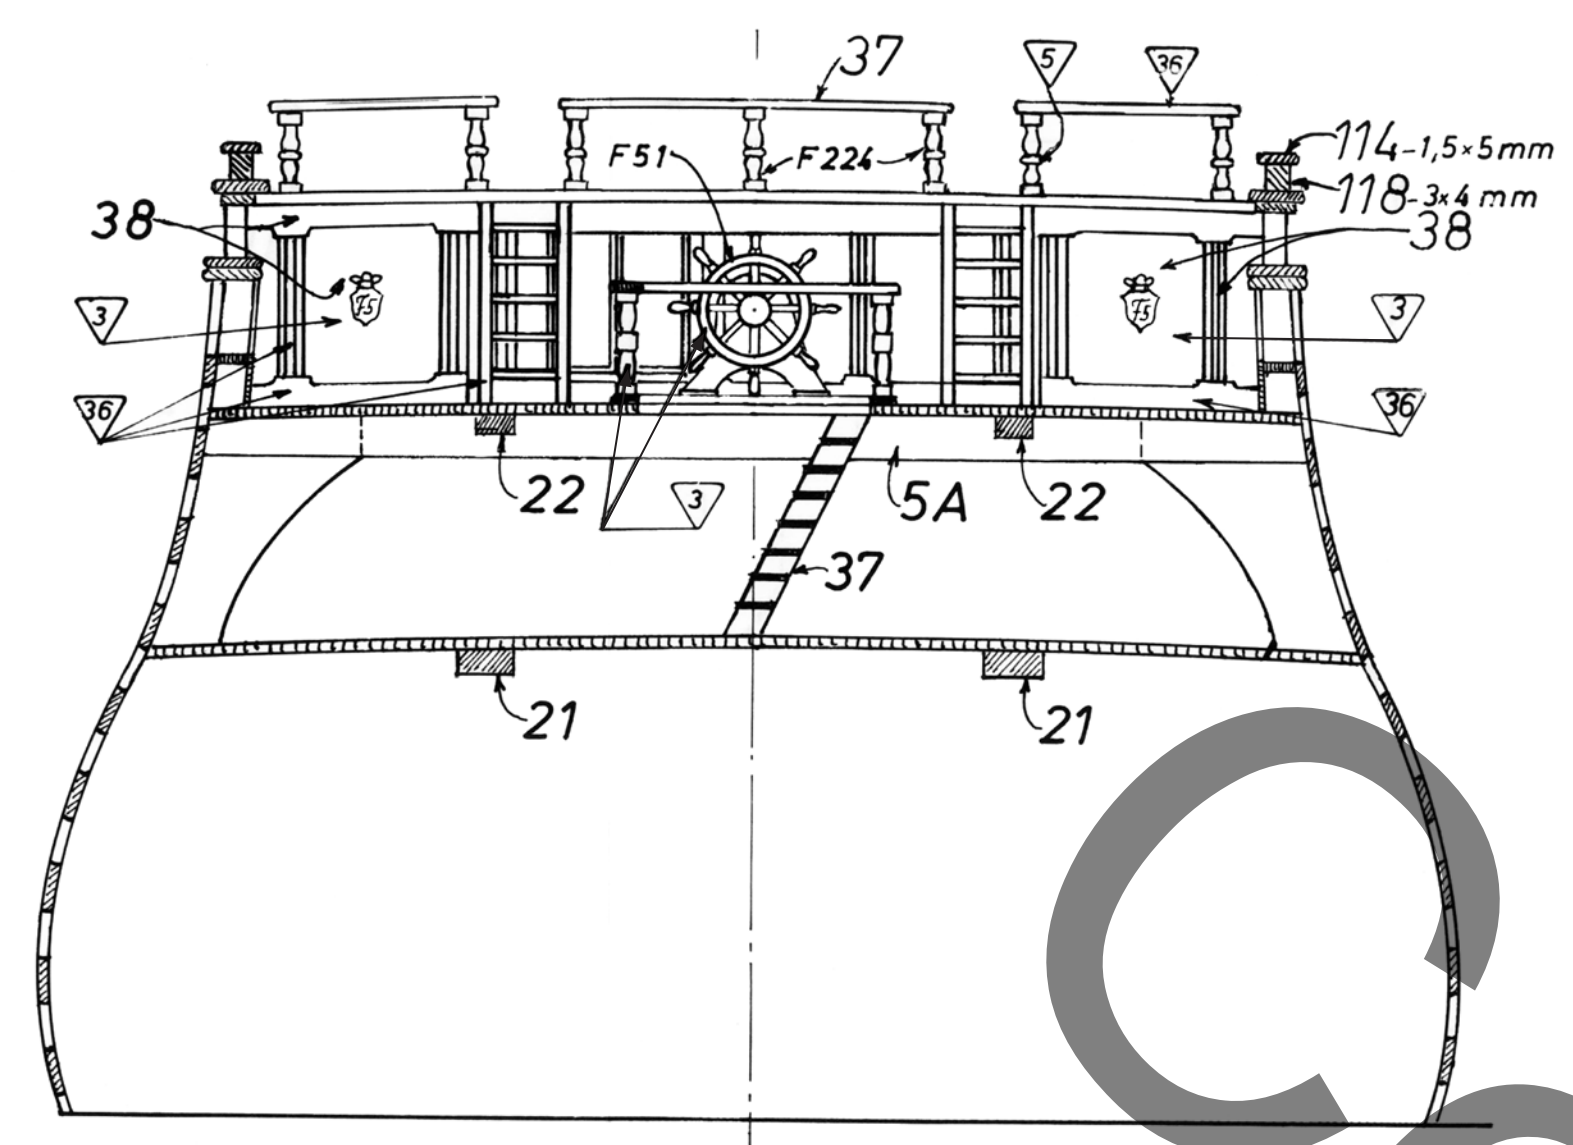

NORSKE LØVE

Drawn by:	S.S.H.	8020	Billing Boats - Denmark
Date:	14.12.11.		
Norske Løve „437,, General Drawing 1		Drawing no.	50-50007

SNIT A A

SNIT B B

SNIT C C

SKABELON
TEMPLËT
ECHANTILLON
SCHABLONE

36 MØBEL BEJØSE
FURNITURE STAIN
MEUBLE LEINTURE
MØBEL BEIZE

Drawn by:	S.S.H.	8021	Billing Boats - Denmark
Date:	14.12.11.		
Norske Løve „437“, General Drawing 2		Drawing no.	50-50007