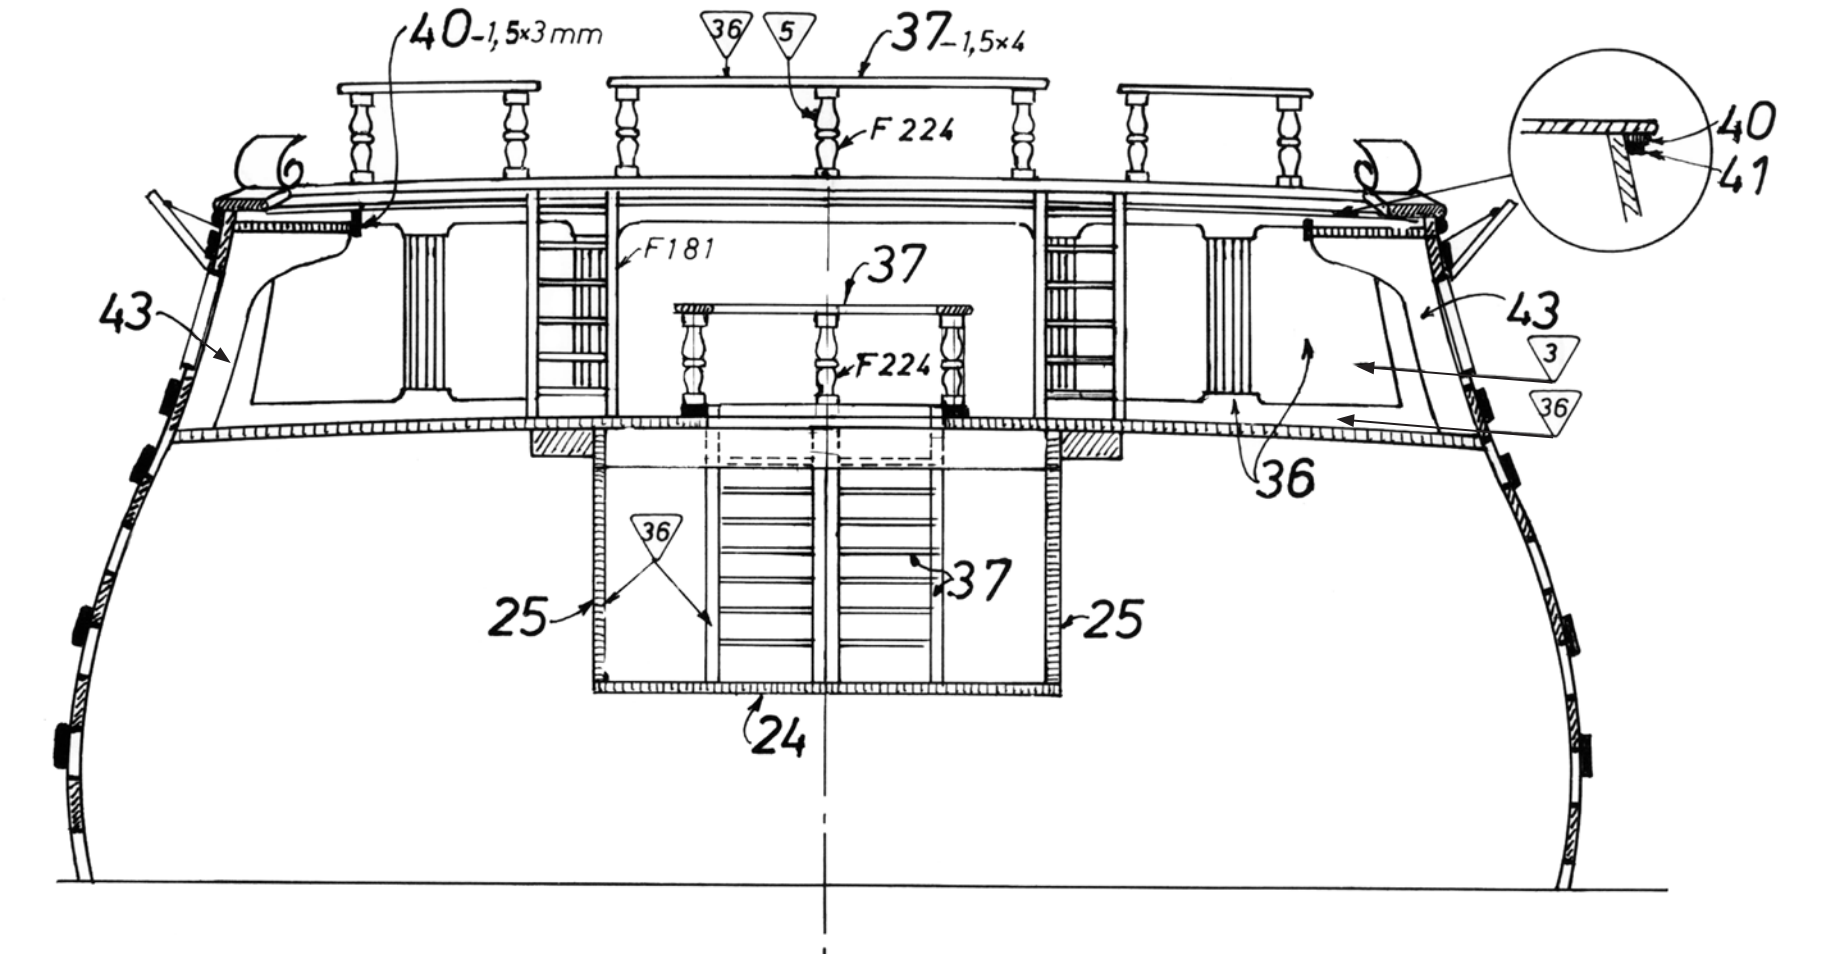

NORSKE LØVE

Drawn by:	S.S.H.	8020	Billing Boats - Denmark
Date:	14.12.11.		
Norske Løve „437,, General Drawing 1		Drawing no.	50-50007

SNIT A A

SNIT B B

SNIT C C

SKABELON
TEMPLËT
ECHANTILLON
SCHABLONE

36 MØBEL BEJØSE
FURNITURE STAIN
MEUBLE LEINTURE
MØBEL BEIZE

Drawn by:	S.S.H.	8021	Billing Boats - Denmark
Date:	14.12.11.		
Norske Løve „437“, General Drawing 2		Drawing no.	50-50007