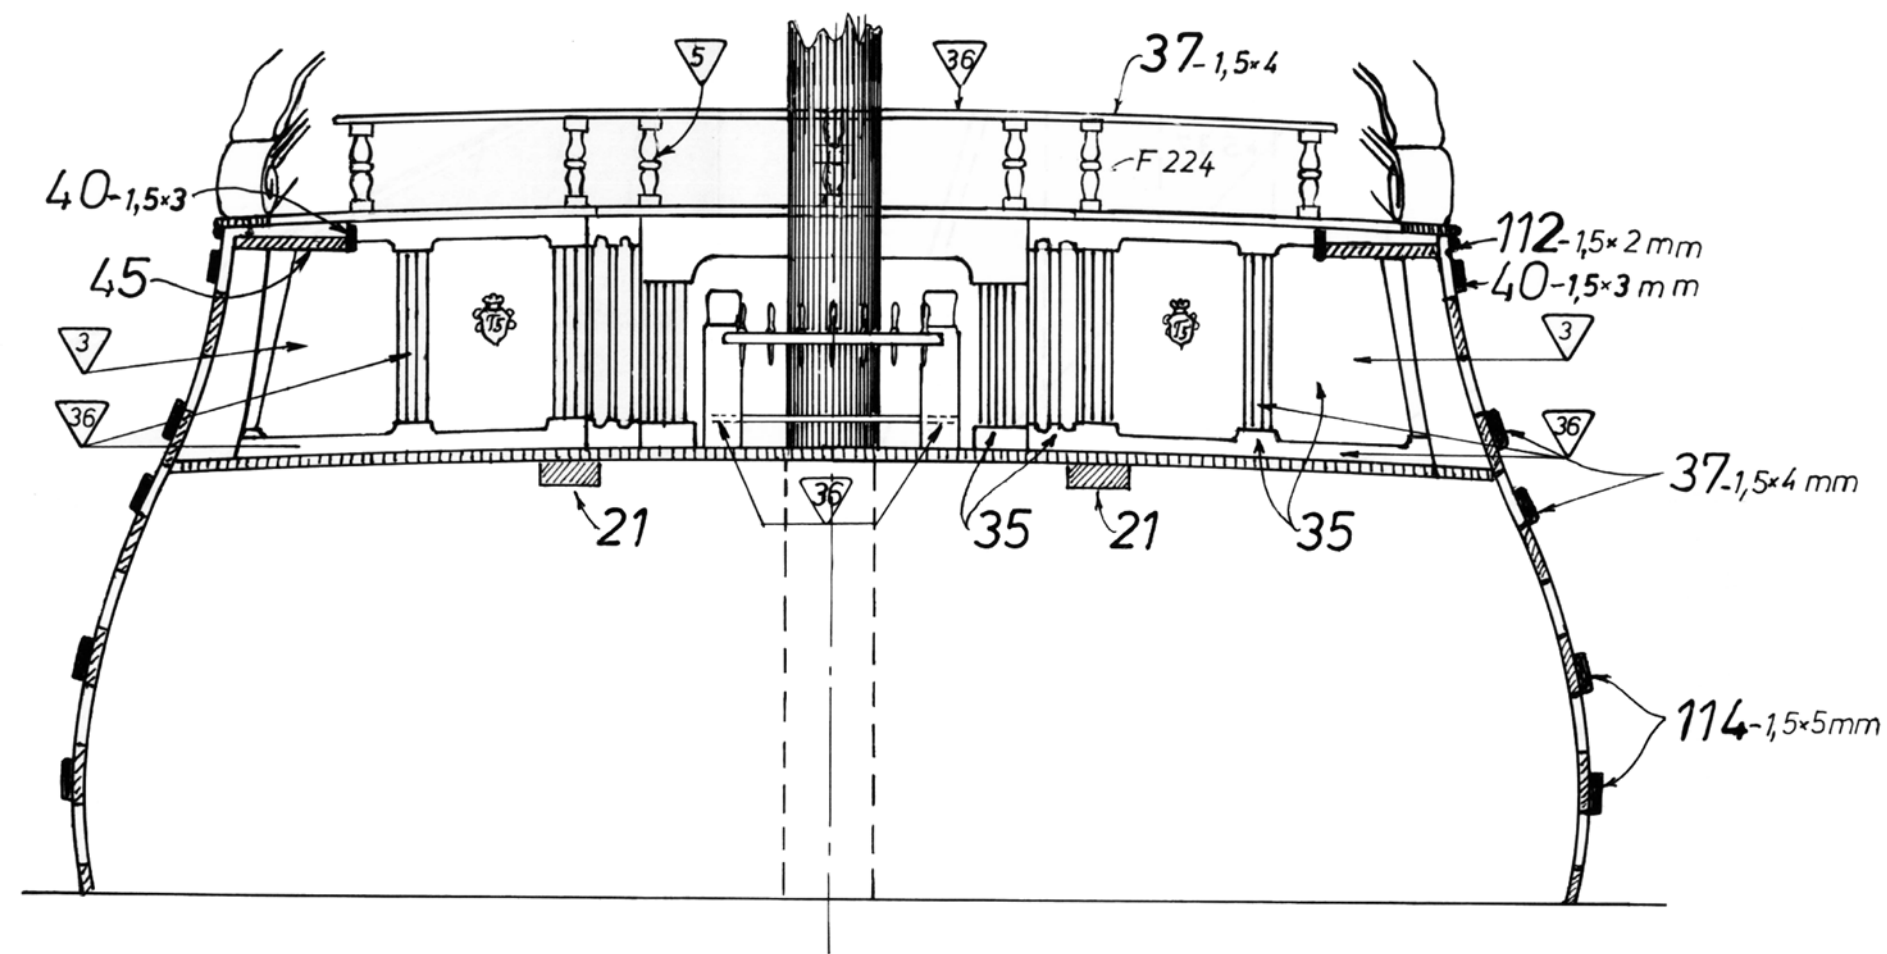

NORSKE LØVE

Drawn by:	S.S.H.	8020	Billing Boats - Denmark
Date:	14.12.11.		
Norske Løve „437,, General Drawing 1		Drawing no.	50-50007

SNIT A A

SNIT B B

SNIT C C

SKABELON
TEMPLËT
ECHANTILLON
SCHABLONE

36 MØBEL BEJØSE
FURNITURE STAIN
MEUBLE LEINTURE
MØBEL BEIZE

Drawn by:	S.S.H.	8021	Billing Boats - Denmark
Date:	14.12.11.		
Norske Løve „437“, General Drawing 2		Drawing no.	50-50007