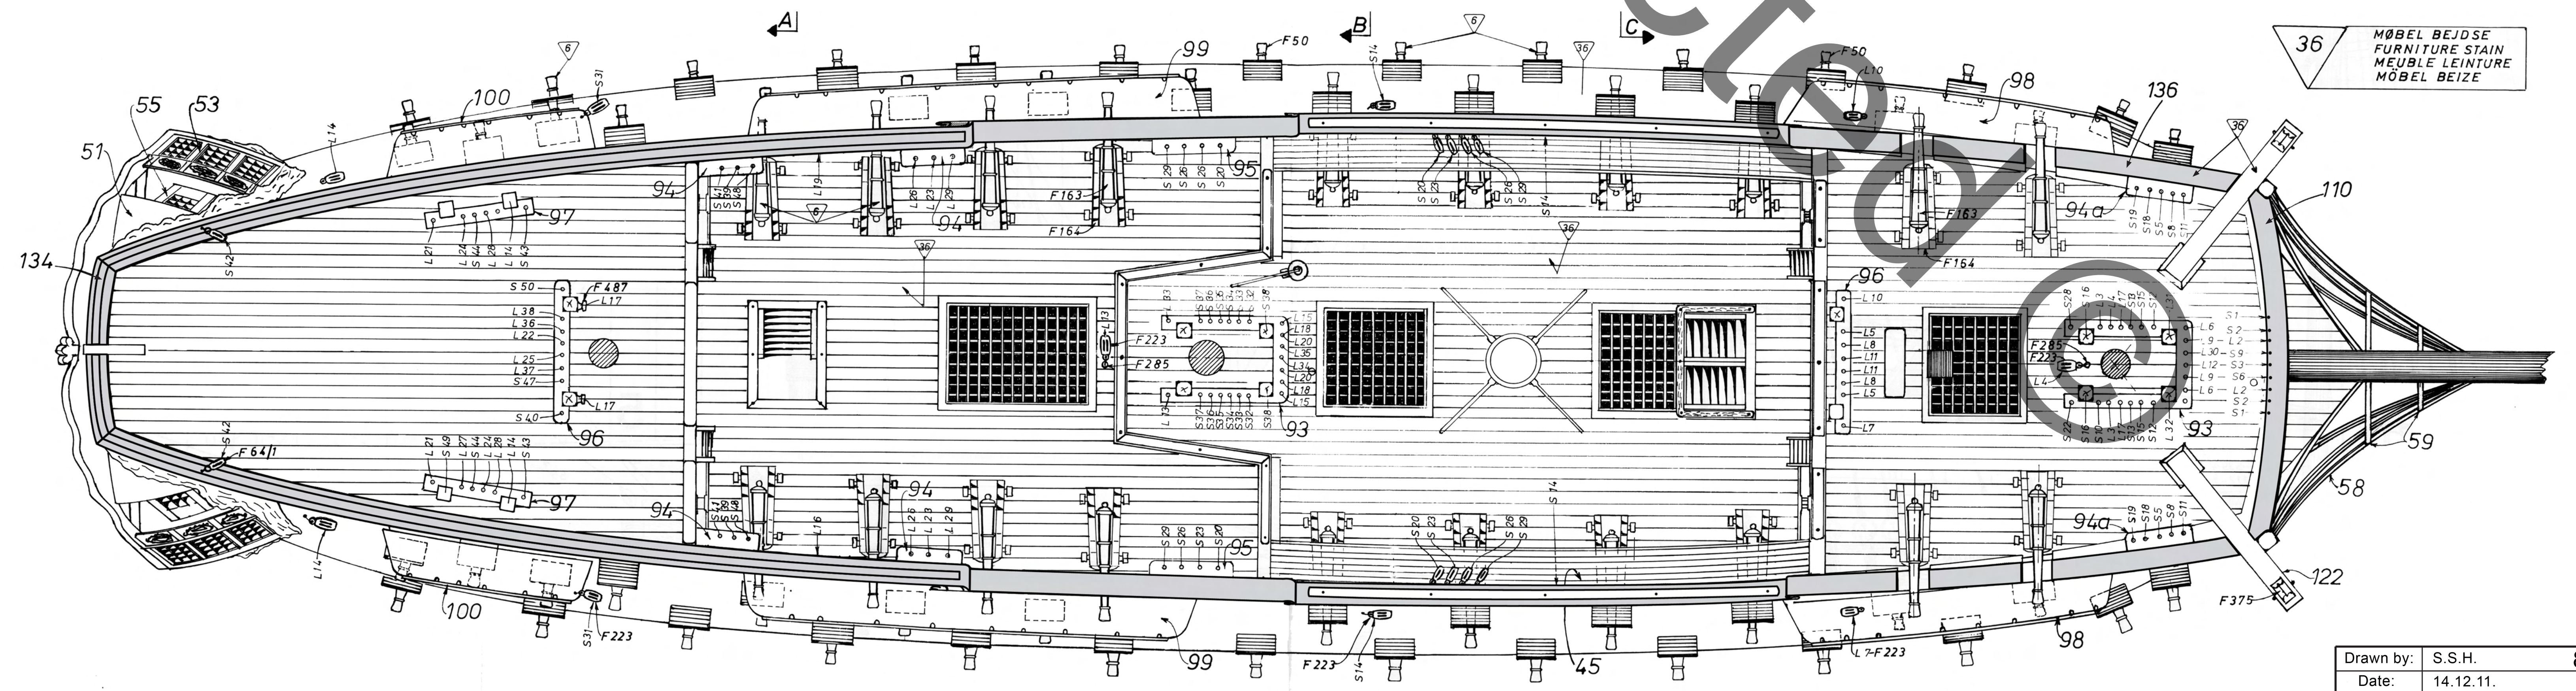

NORSKE LØVE

Drawn by:	S.S.H.	8020	Billing Boats - Denmark
Date:	14.12.11.		
Norske Løve „437,, General Drawing 1		Drawing no.	50-50007

SNIT A A

SNIT B B

SNIT C C

SKABELON
TEMPLËT
ECHANTILLON
SCHABLONE

36 MØBEL BEJØSE
FURNITURE STAIN
MEUBLE LEINTURE
MØBEL BEIZE

Drawn by:	S.S.H.	8021	Billing Boats - Denmark
Date:	14.12.11.		
Norske Løve „437“, General Drawing 2		Drawing no.	50-50007