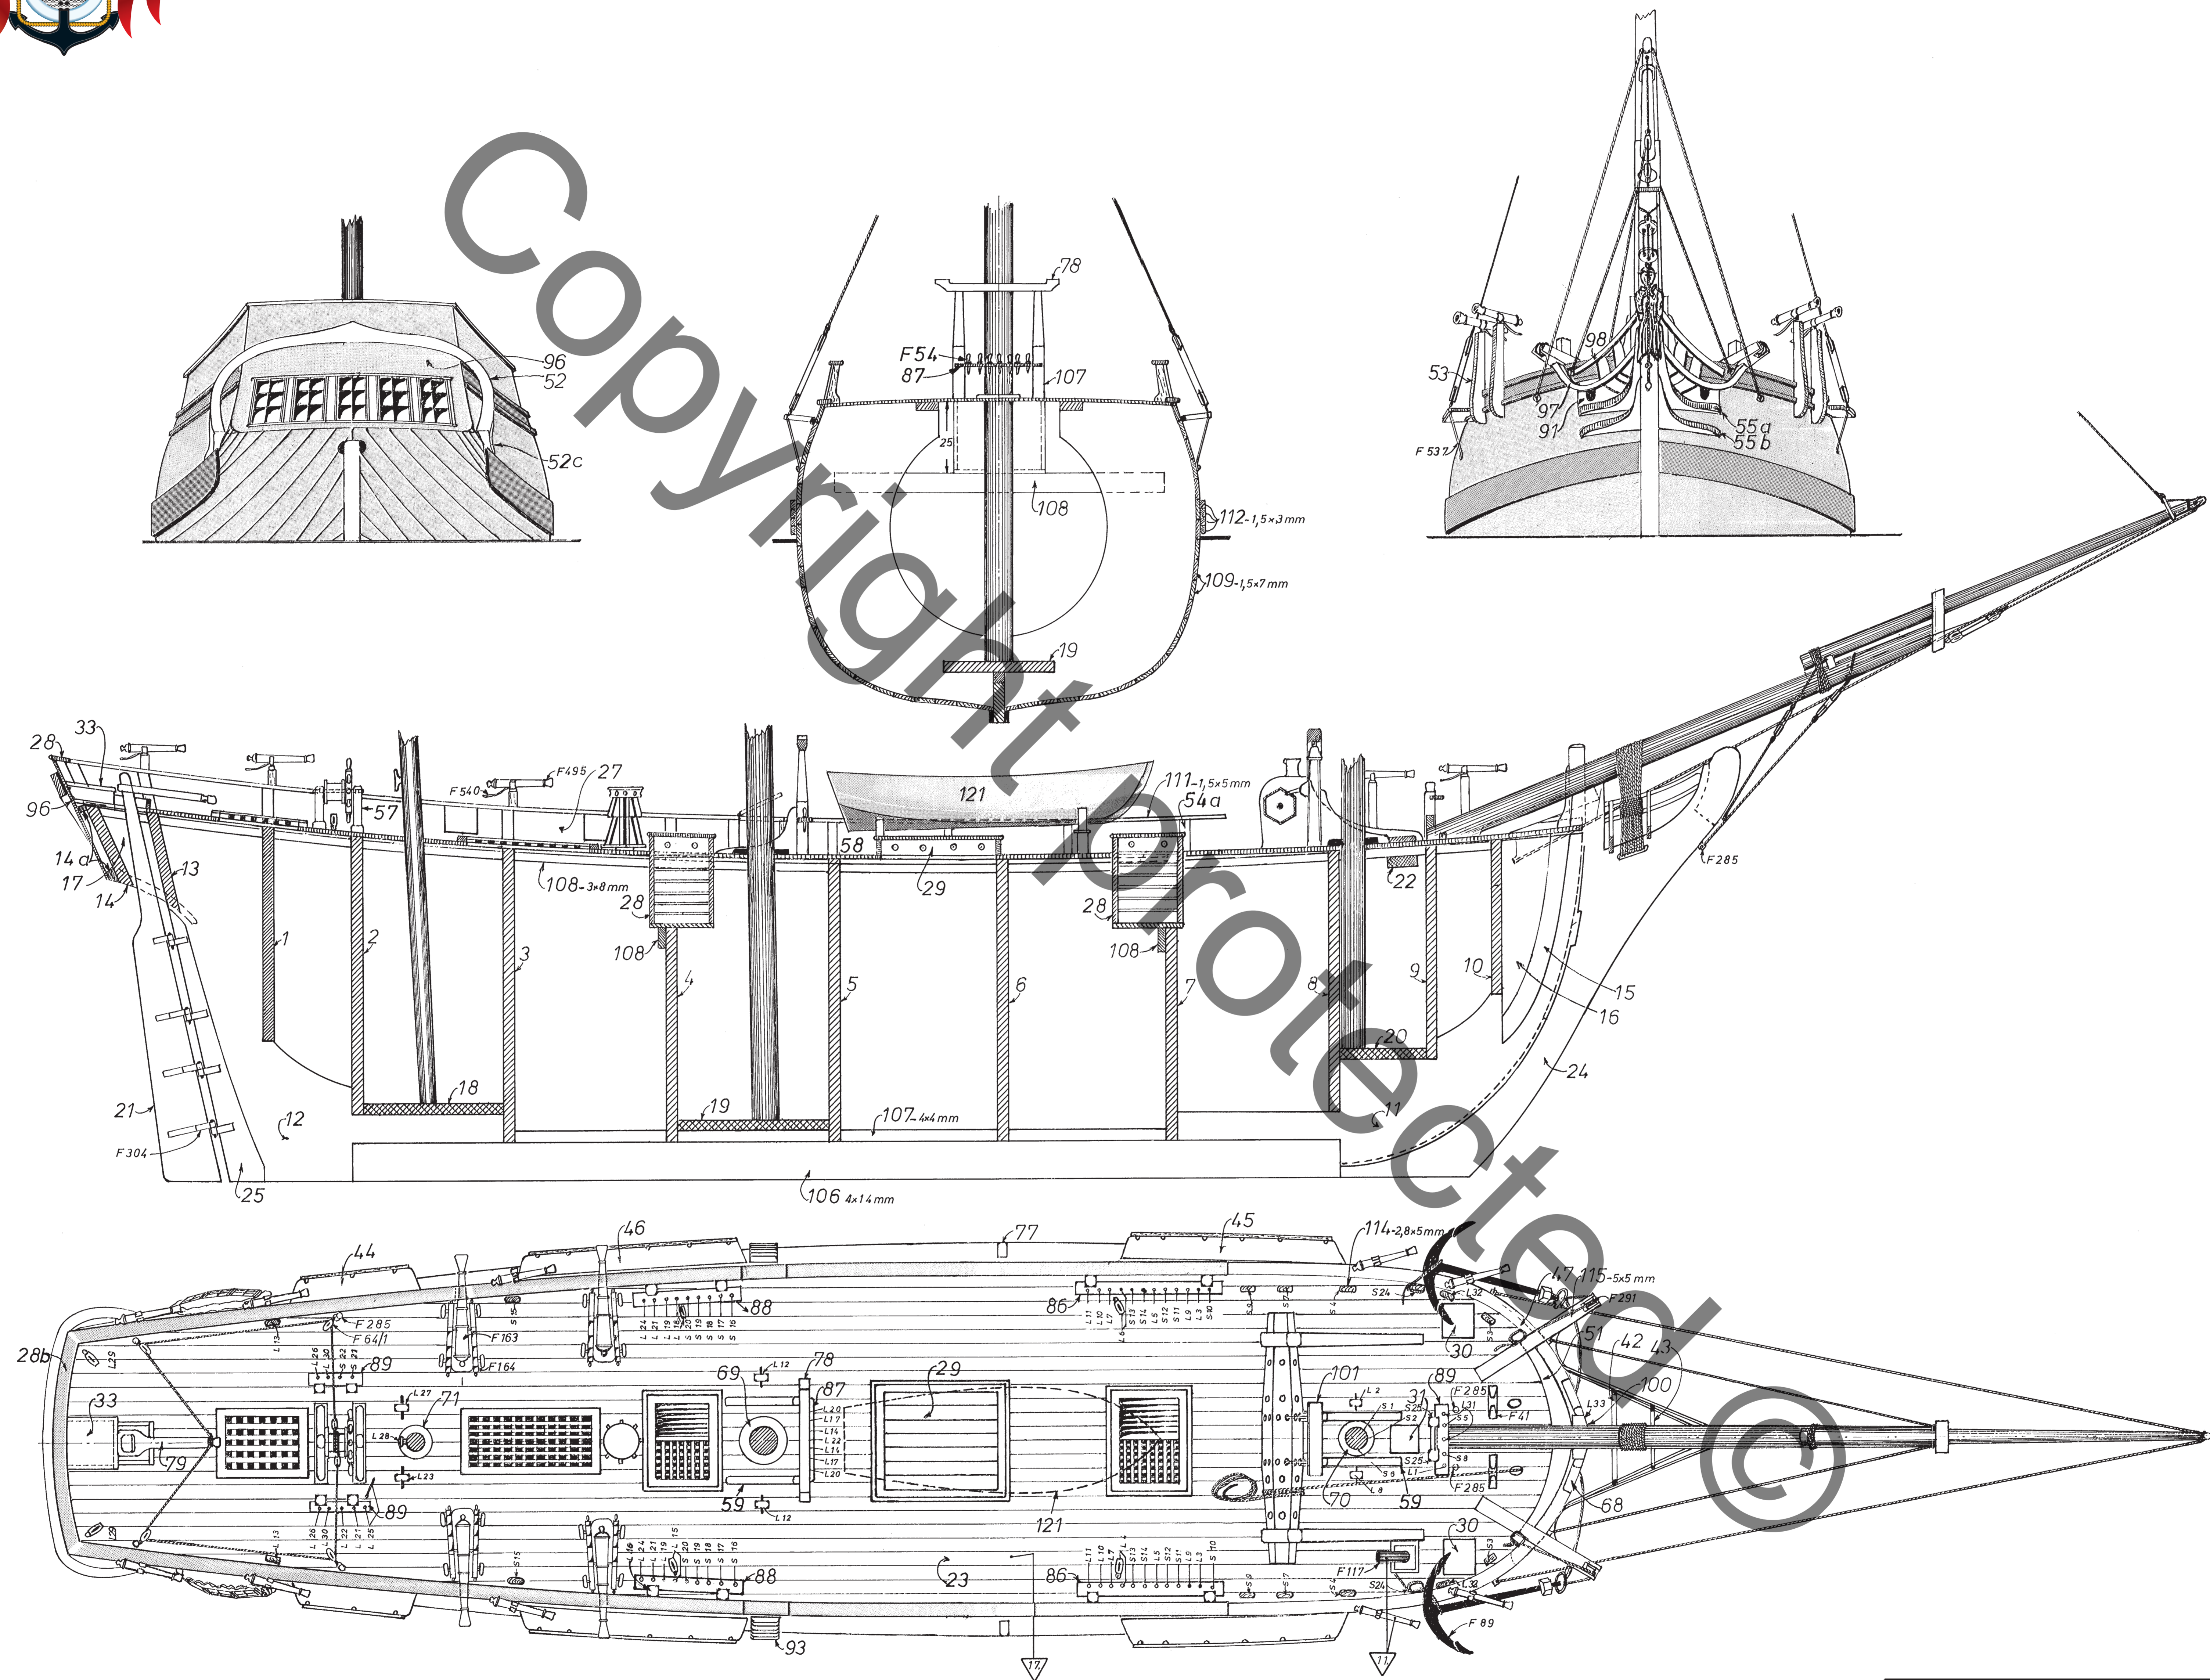

Drawn by:	S.S.H.	8043	Billing Boats - Denmark
Date:	12.01.12.		
Scale:	1:50		Drawing no.
	<b>BOUNTY „492,,</b> <i>Plan 1</i>		50-50014

Drawn by:	S.S.H.	8044	Billing Boats - Denmark
Date:	12.01.12.		
Scale:	1:50		Drawing no.
	BOUNTY „492,, Plan 2		50-50014