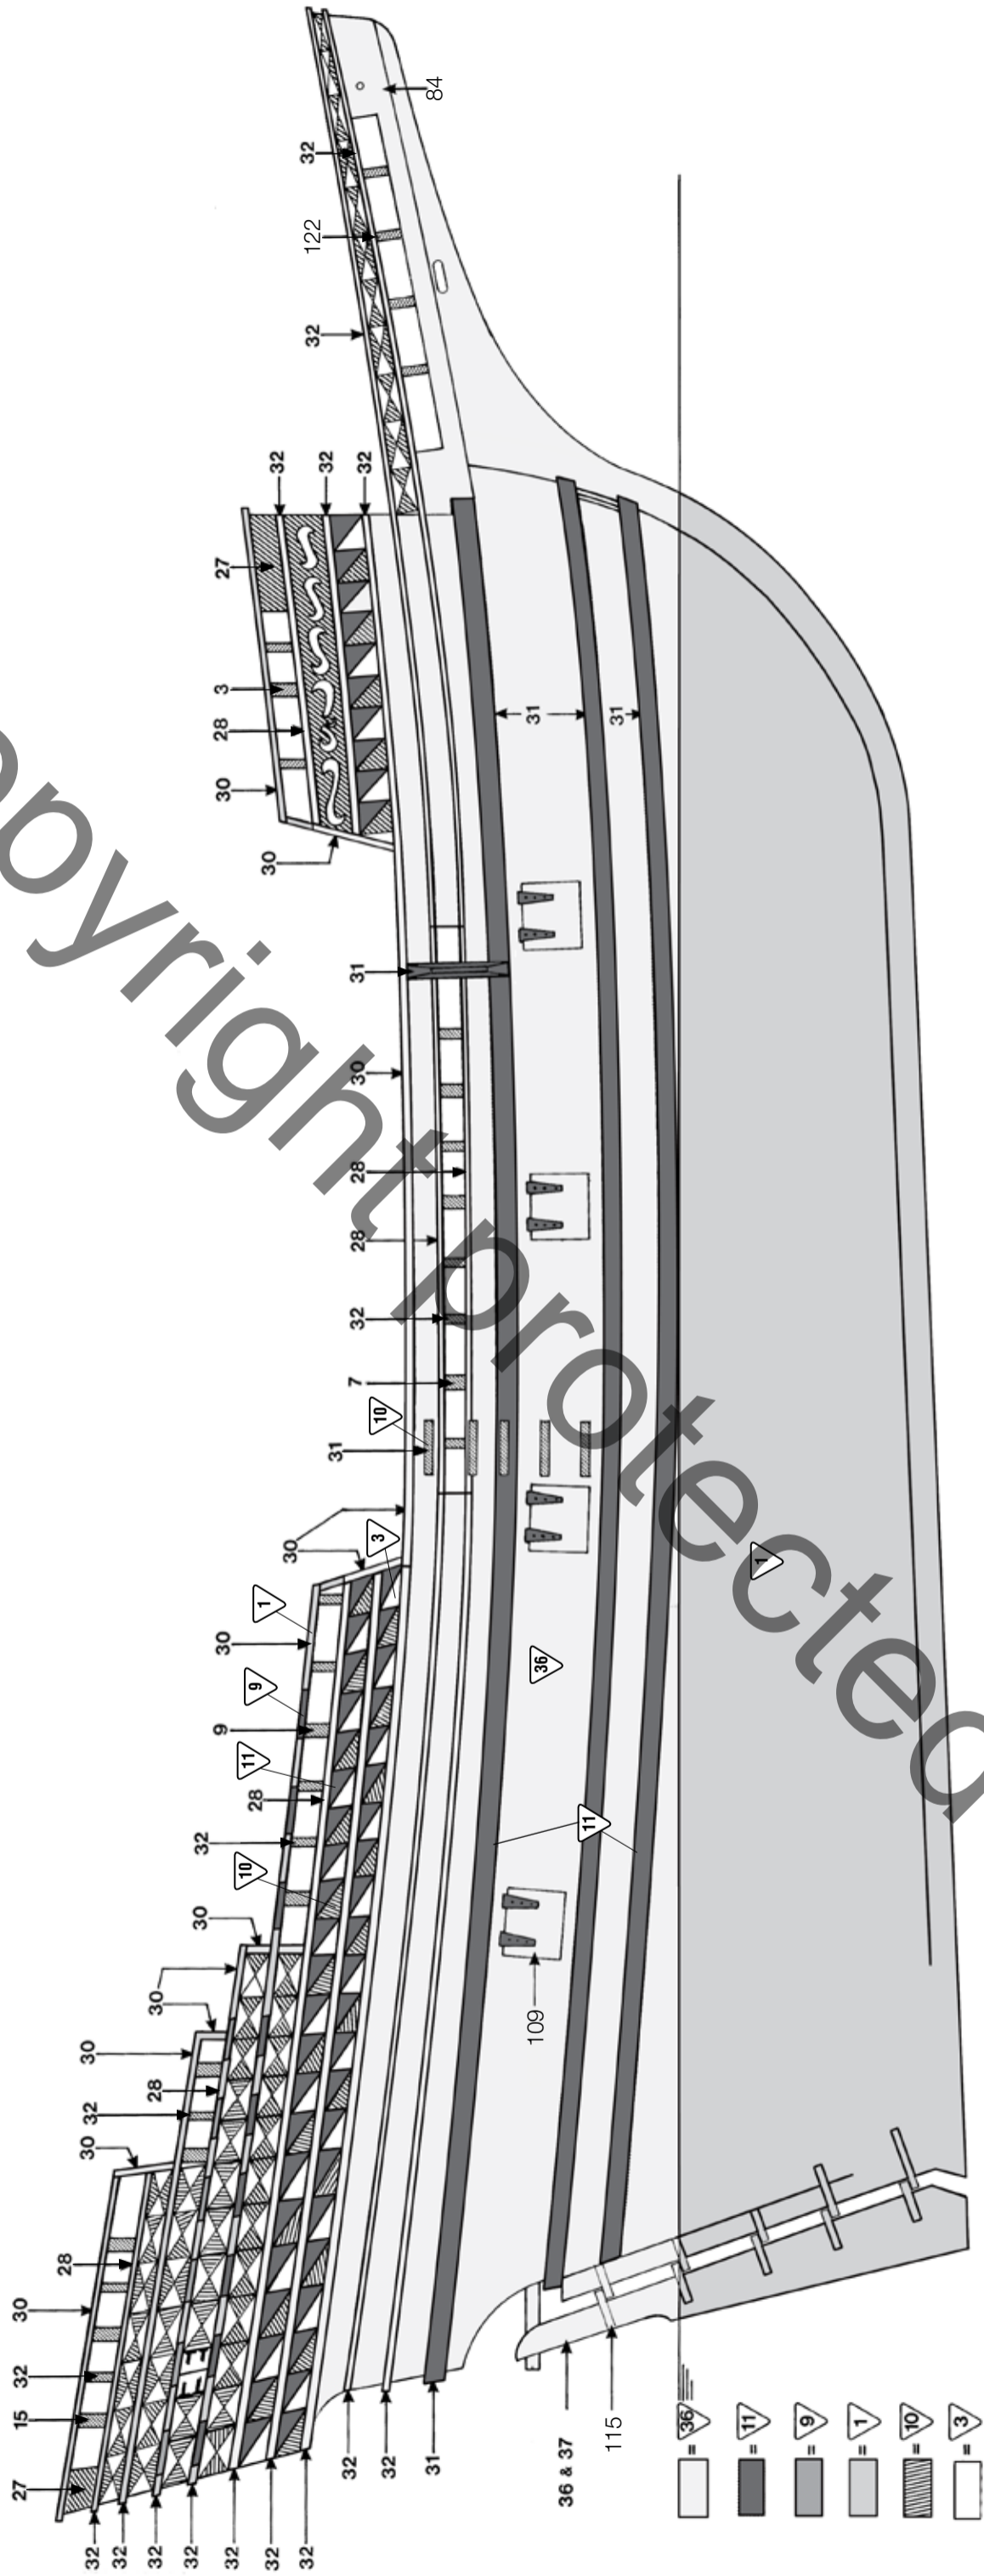

Copyright © Protected

1	Billing	=	White
3	Billing	=	Emerald
5	Billing	=	Tan
9	Billing	=	Bright Red
10	Billing	=	Matt Lemon
11	Billing	=	Black
17	Billing	=	Clear Poly
36	Billing	=	Bejdse/Stain/Beize/Mordant/Beize/Mordient

[White box]	=	36
[Dark Grey box]	=	11
[Medium Grey box]	=	9
[Light Grey box]	=	1
[Hatched box]	=	10
[White box]	=	3