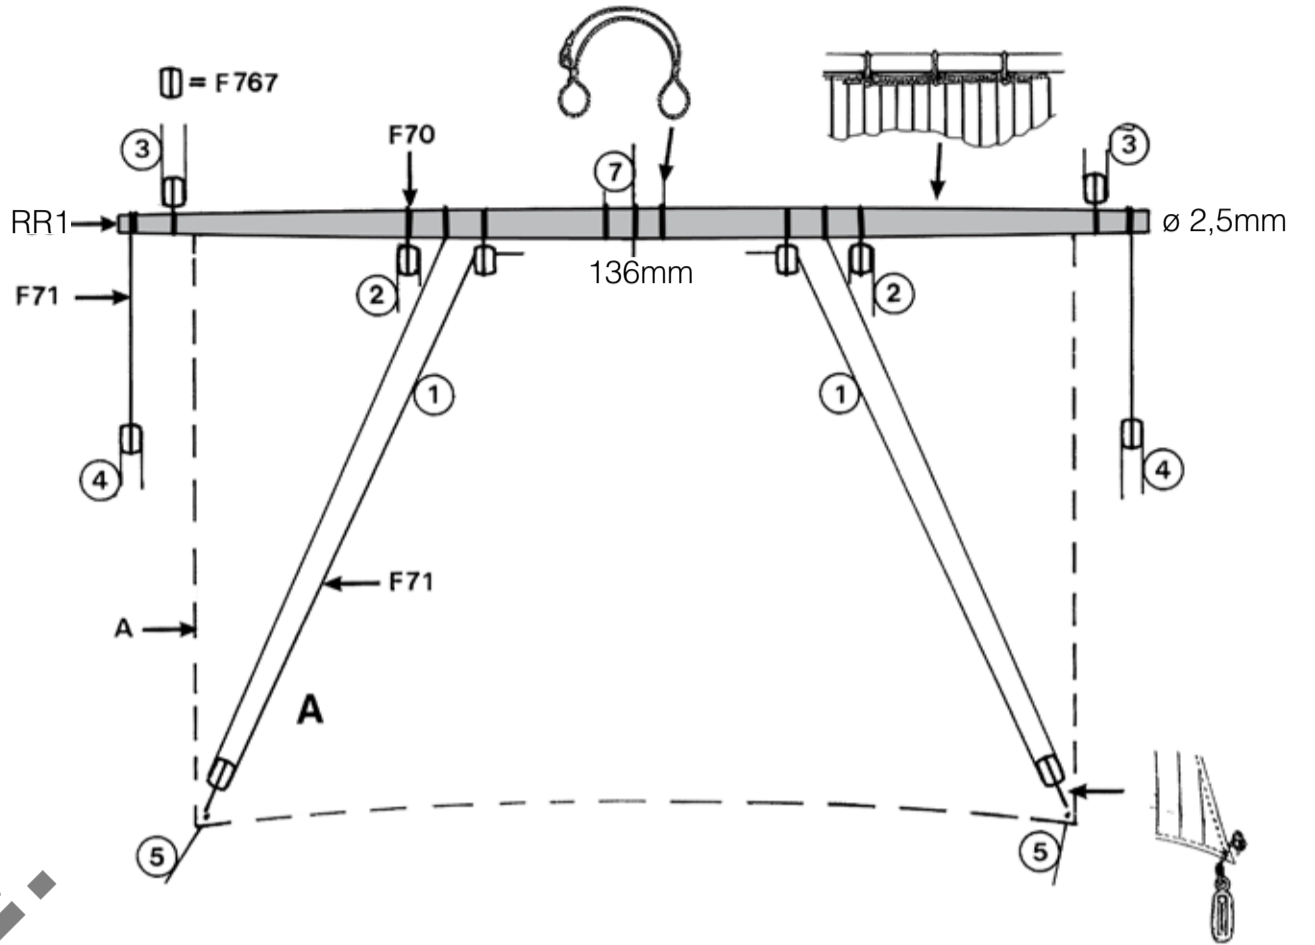

[White box]	=	36
[Dark Grey box]	=	11
[Medium Grey box]	=	9
[Light Grey box]	=	1
[Hatched box]	=	10
[White box]	=	3

1 BOWSPRIT 1:1

BM1

ø 8 mm

ø 6 mm

200mm

2 FORE MAST 1:1

MS3

1,5mm

MS1

ø 8mm

200mm

30mm

3 MAIN MAST 1:1

MS6

ø 4mm

79mm

ø 2,5mm

37mm

ø 6mm

MS5

ø 5mm 21mm

158mm

1,5mm

ø 2,5mm

1,5mm

MS7

ø 6mm

190mm

ø 5mm

22mm

2 FORE MAST