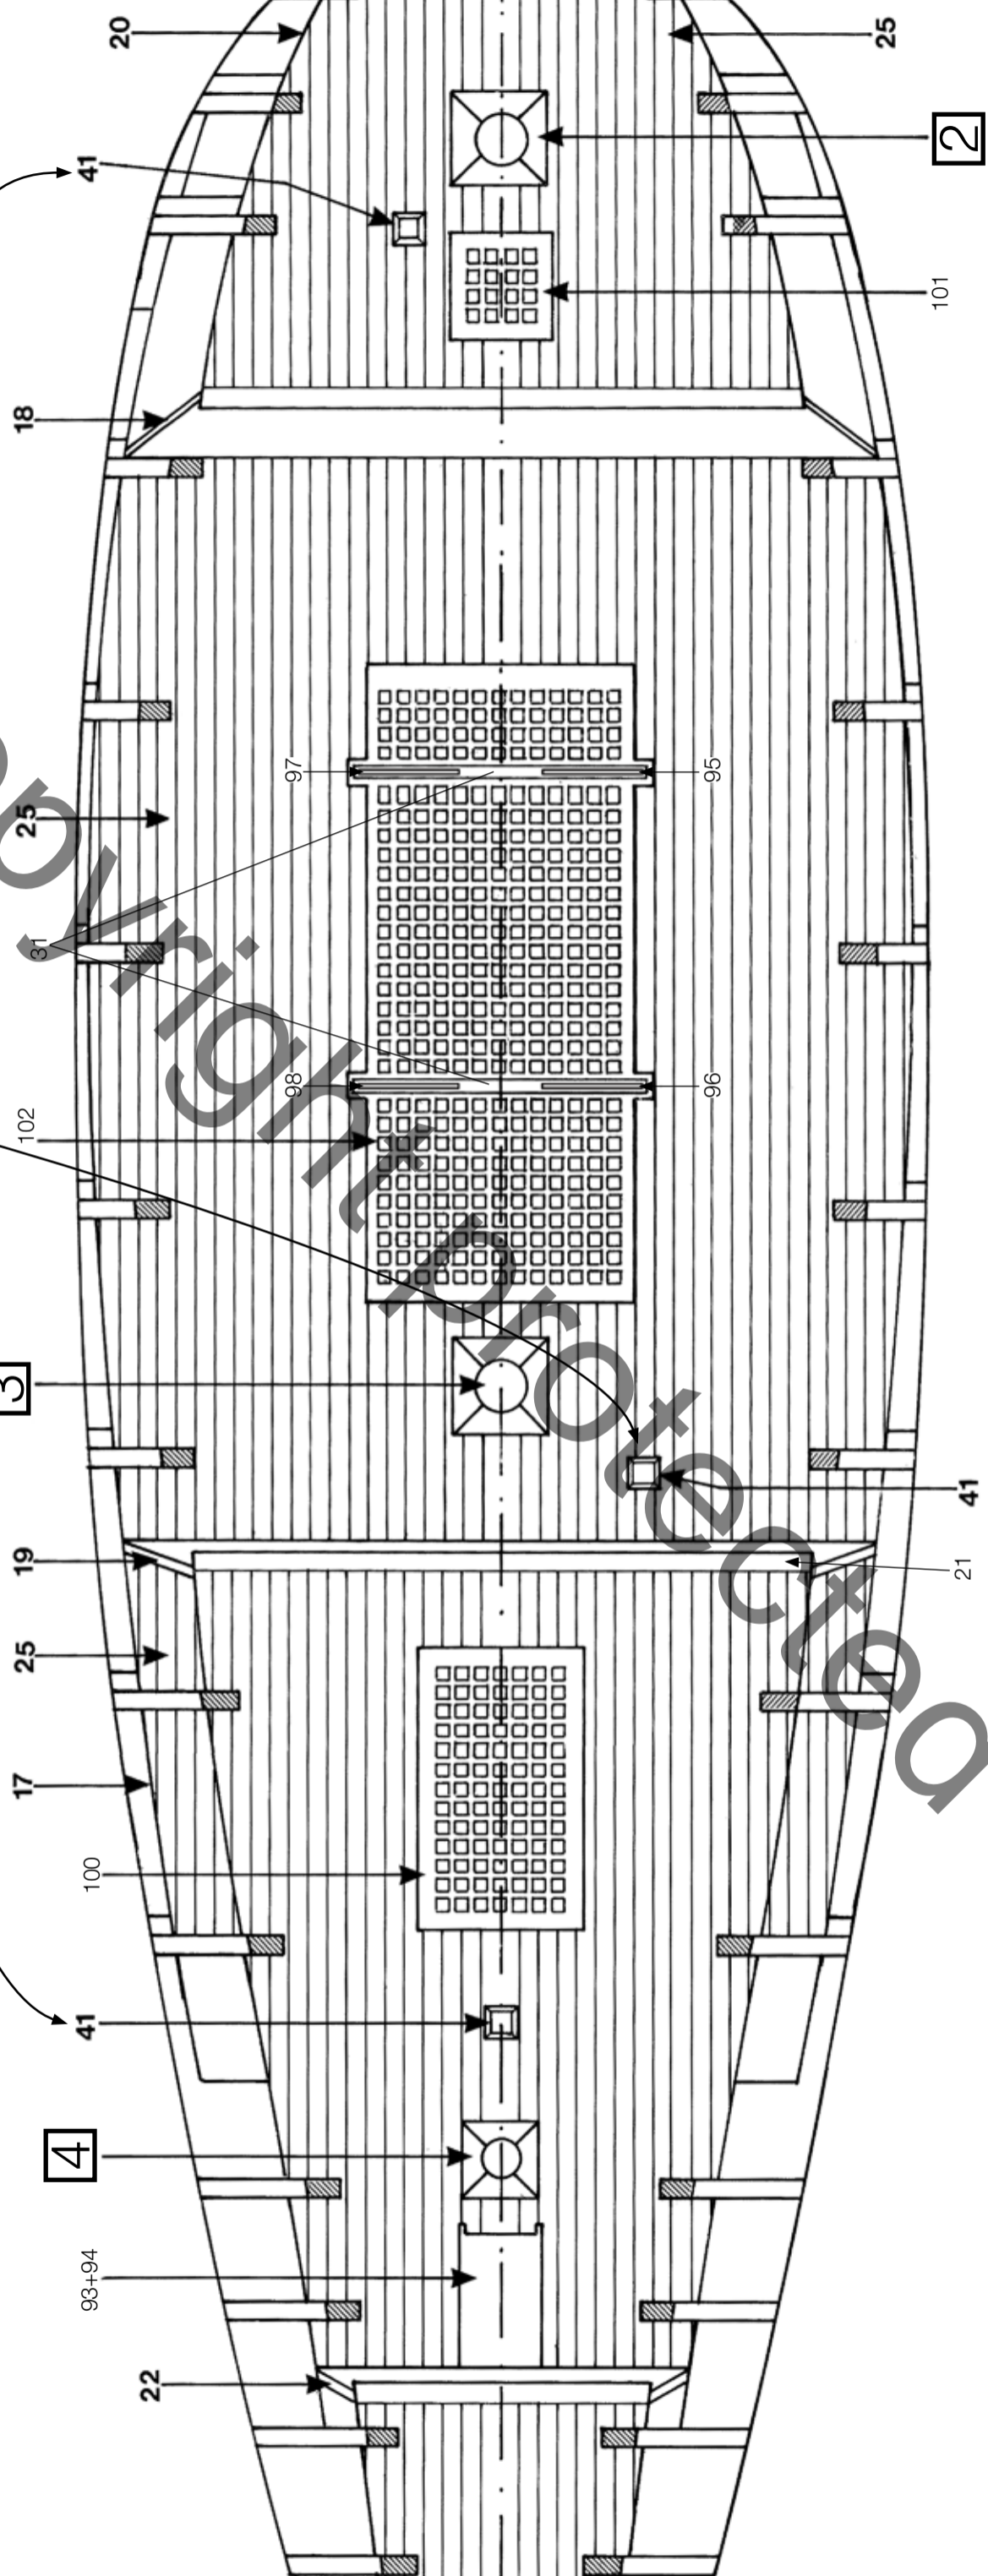

F 348

3

4

2

1:1